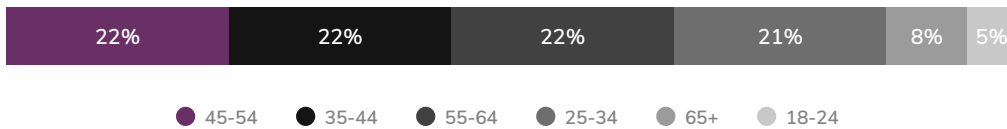

### Page Views

**716**

Total visits to 3D Tour

**533**

New visits to 3D Tour  
74%

**183**

Return visits to 3D Tour  
26%

**03:24**

### Visitor Ages